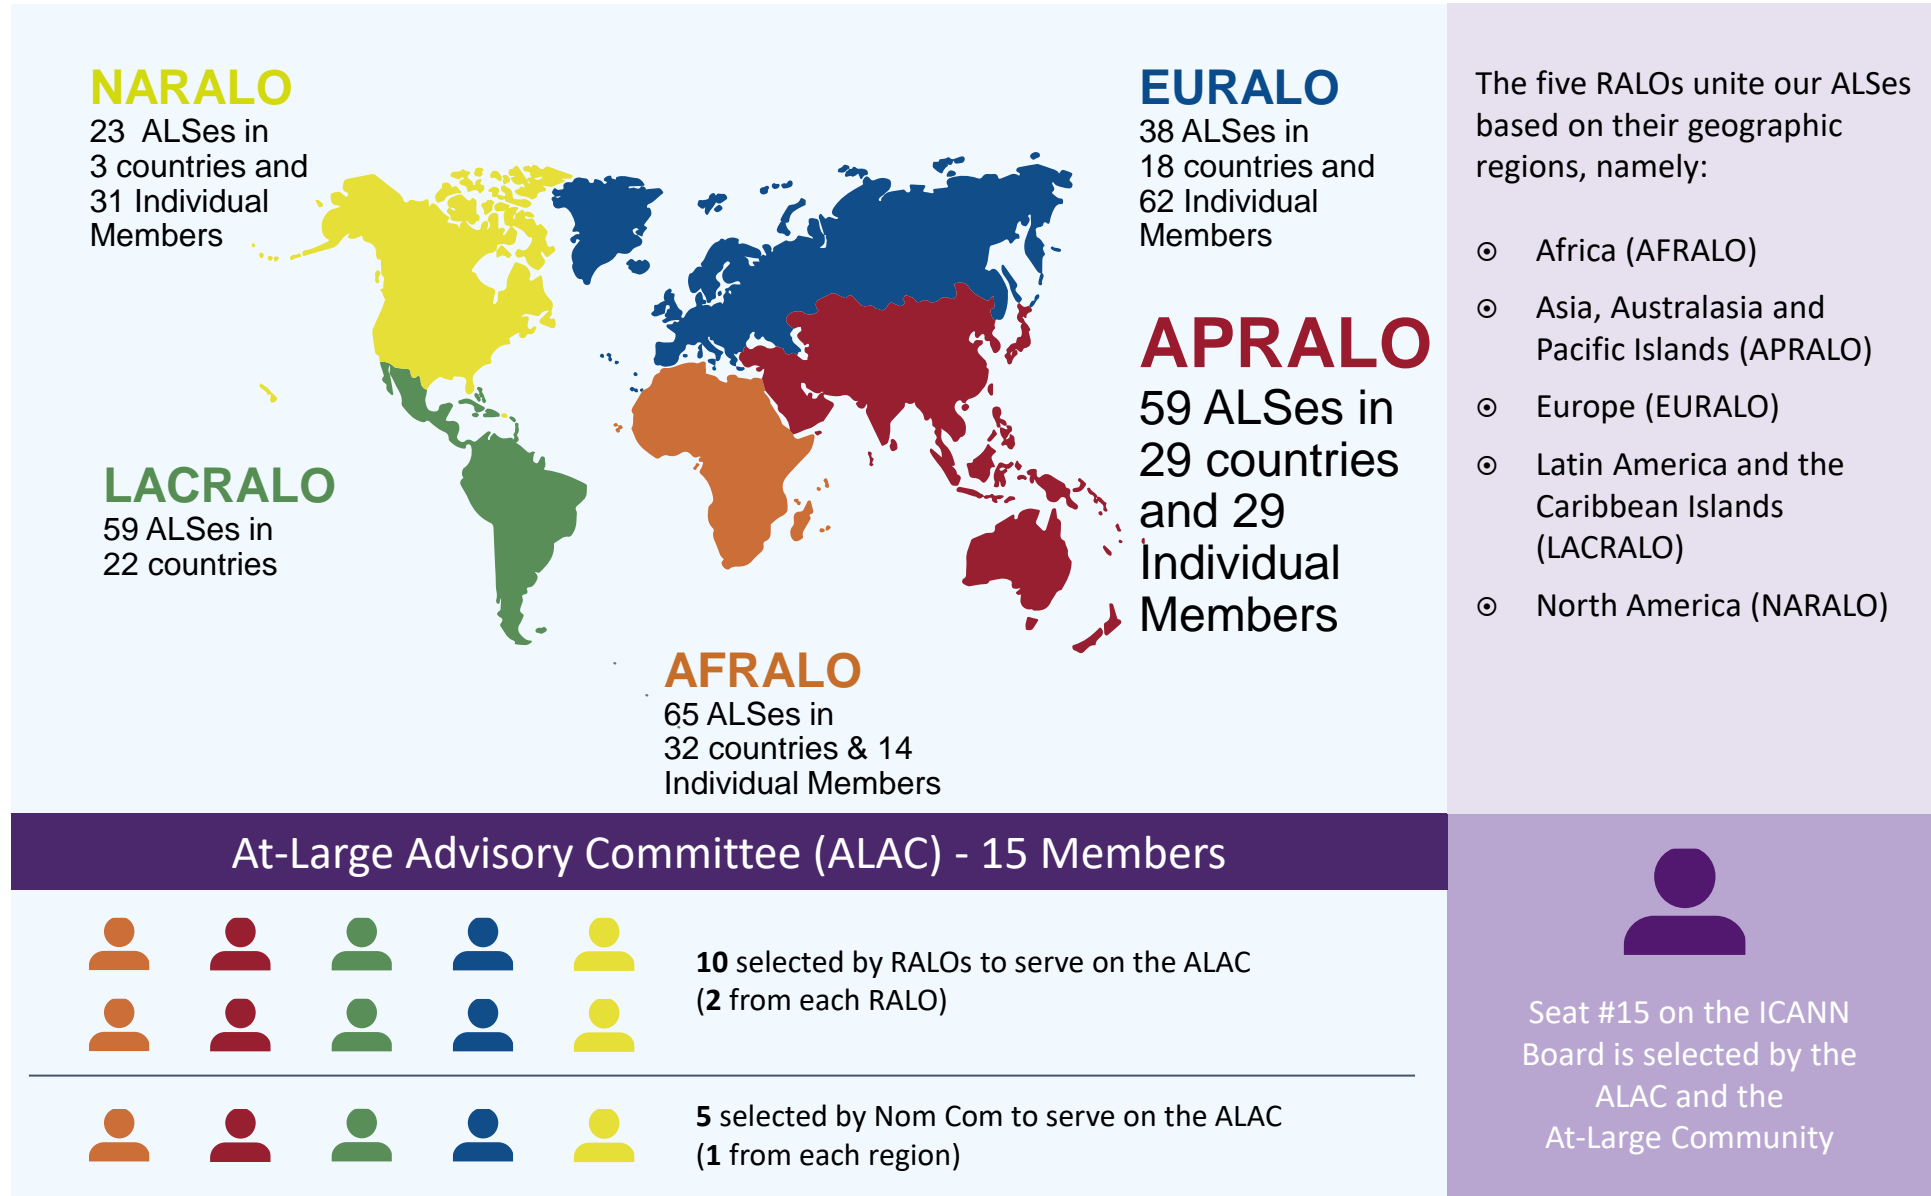

# **AP\* Virtual Retreat**

The Asian, Australasian and Pacific Islands  
Regional At-Large Organisation

Lianna Galstyan  
APRALO Vice Chair  
7 September 2020

# At-Large Community Organizational Structure

# ICANN68

- **Pre-ICANN68 At-Large Sessions**

A week prior to ICANN68, At-Large held three preparatory webinars:

1. An introductory session taken by the ICANN68 session leaders.
2. DNS Abuse.
3. Universal Acceptance - an introduction to the ICANN68 session with Satish Babu and Lianna Galstyan

- **ICANN68 At-Large Sessions**

During ICANN68 At-Large had 5 policy sessions, which were very well attended:

- [DNS Abuse: COVID-19 and End-user Issues](#) - moderated by Joanna Kulesza, Vice Chair Outreach
- [Public Interest Commitments \(PICS\): How to Get Them Right](#) - moderated by Holly Raiche, APRALO ALAC member
- [New gTLD Applicants: Expanding the Circle](#) - moderated by Olivier Crepin Leblond, but featuring Justine Chew, the ALAC liaison to the Subsequent Procedures (SubPro) Working Group
- [DNS Abuse: Setting and Acceptable Threshold](#) - moderated by Jonathan Zuck, Vice Chair Policy
- [Activating Universal Acceptance](#) - moderated by Satish Babu, APRALO Chair